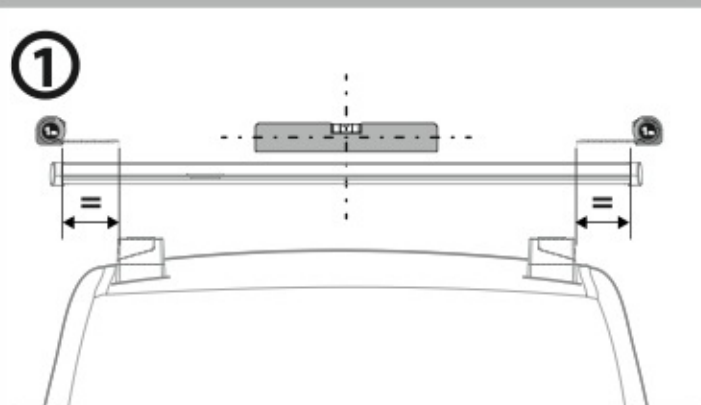

Kargo-Plus series

Alluminio / Aluminium

1