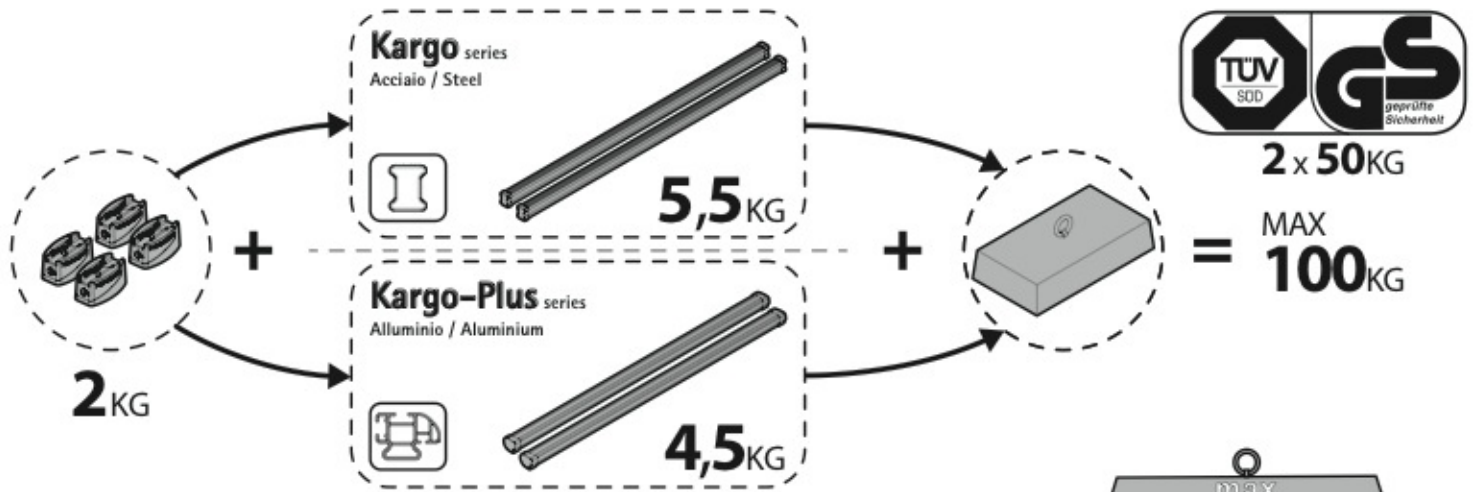

NORDRIVE[®]
TRANSPORT SOLUTIONS

max: ???kg

NORDRIVE®

TRANSPORT SOLUTIONS

Art. **N30332**

70PL001 x4

x3

76PL001 x4