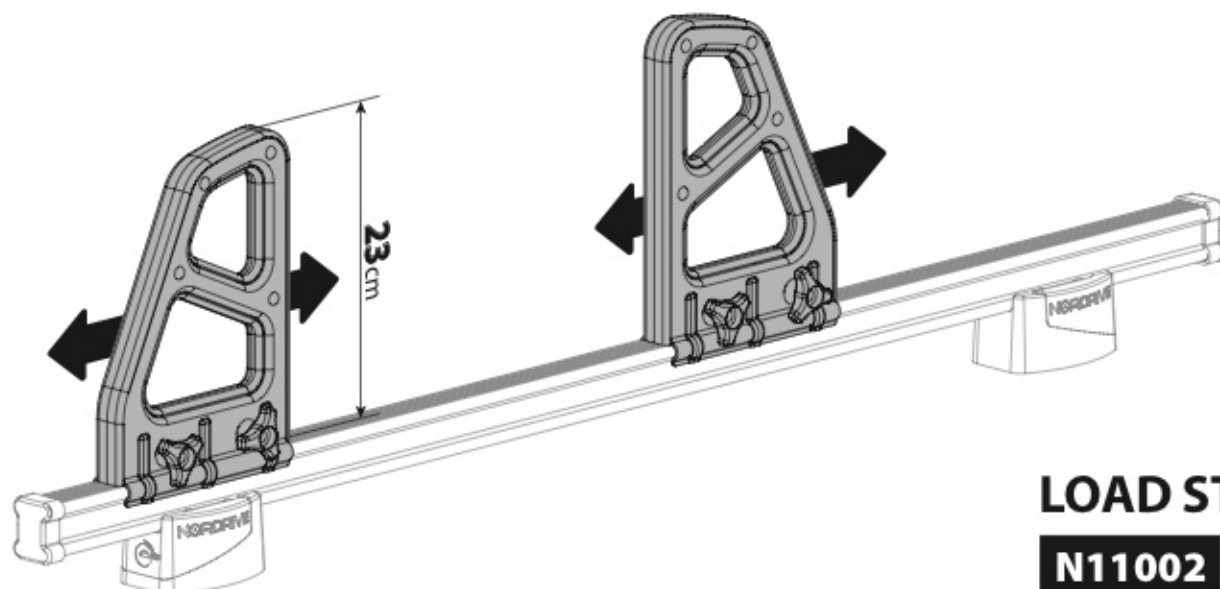

Acciaio / Steel

KARGO ROLLER

N11000	K-0	L = 64 cm
N11003	K-7	L = 96 cm

LOAD STOPS

N11001 K-1

LOAD STOPS

N11002 K-2

OPTIONALS