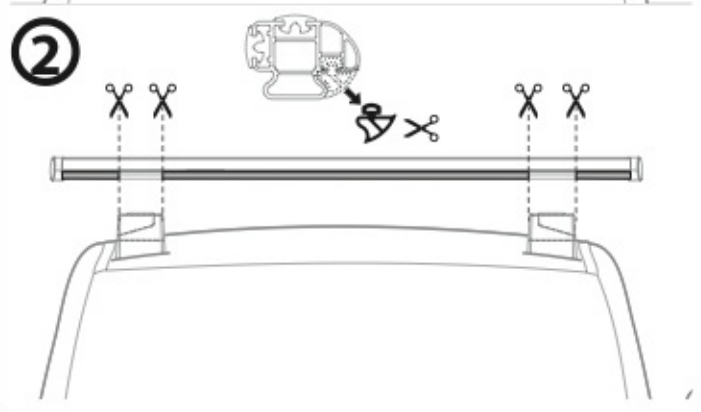

Kargo series

Acciaio / Steel

6

Kargo-Plus series

Alluminio / Aluminium

1

2

7