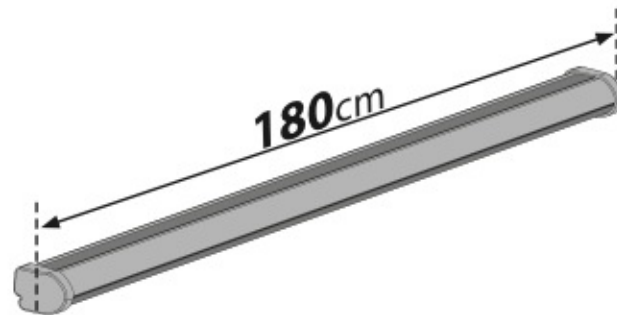

Kargo-Plus series

Alluminio / Aluminium

Art. **N10045** x2

NORDRIVE®
TRANSPORT SOLUTIONS