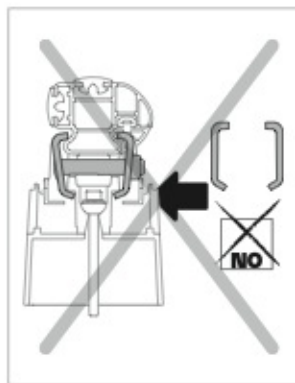

Kargo-Plus series

Alluminio / Aluminium