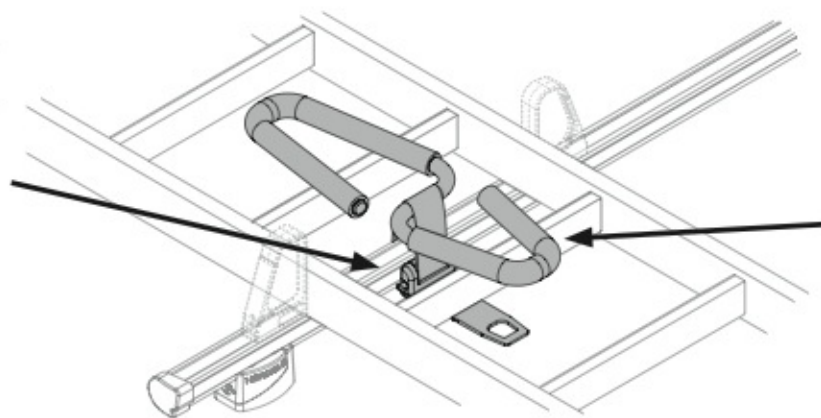

LADDER HOLDER STRAPS

N11065

U-5

Acciaio
Steel

Alluminio
Aluminium

LADDER STEP ADAPTER

N11067

U-6

Acciaio
Steel

Alluminio
Aluminium